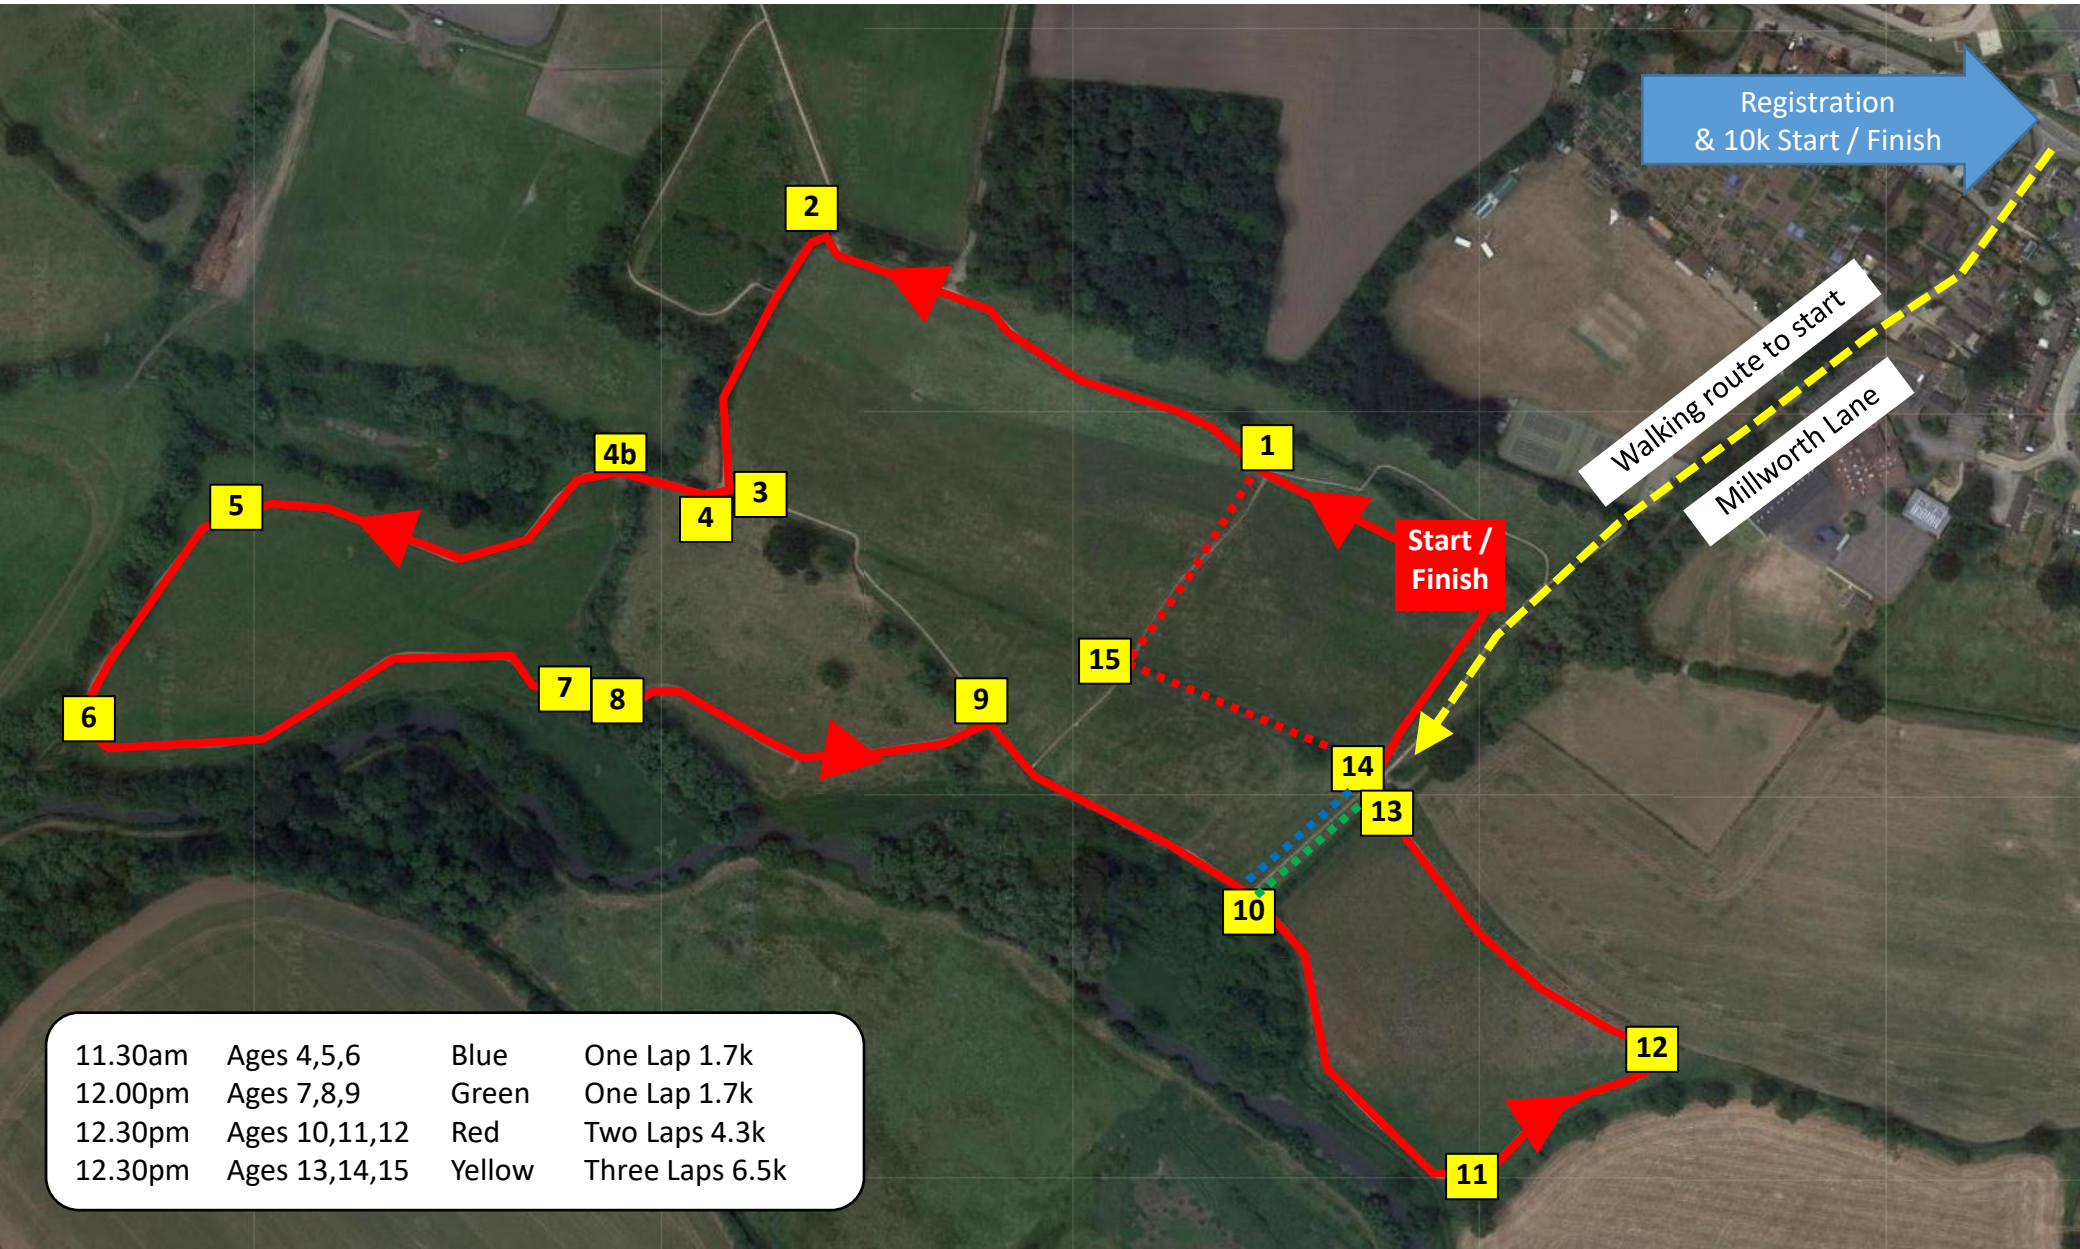

# Shinfield Junior Races 2022

11.30am	Ages 4,5,6	Blue	One Lap 1.7k
12.00pm	Ages 7,8,9	Green	One Lap 1.7k
12.30pm	Ages 10,11,12	Red	Two Laps 4.3k
12.30pm	Ages 13,14,15	Yellow	Three Laps 6.5k