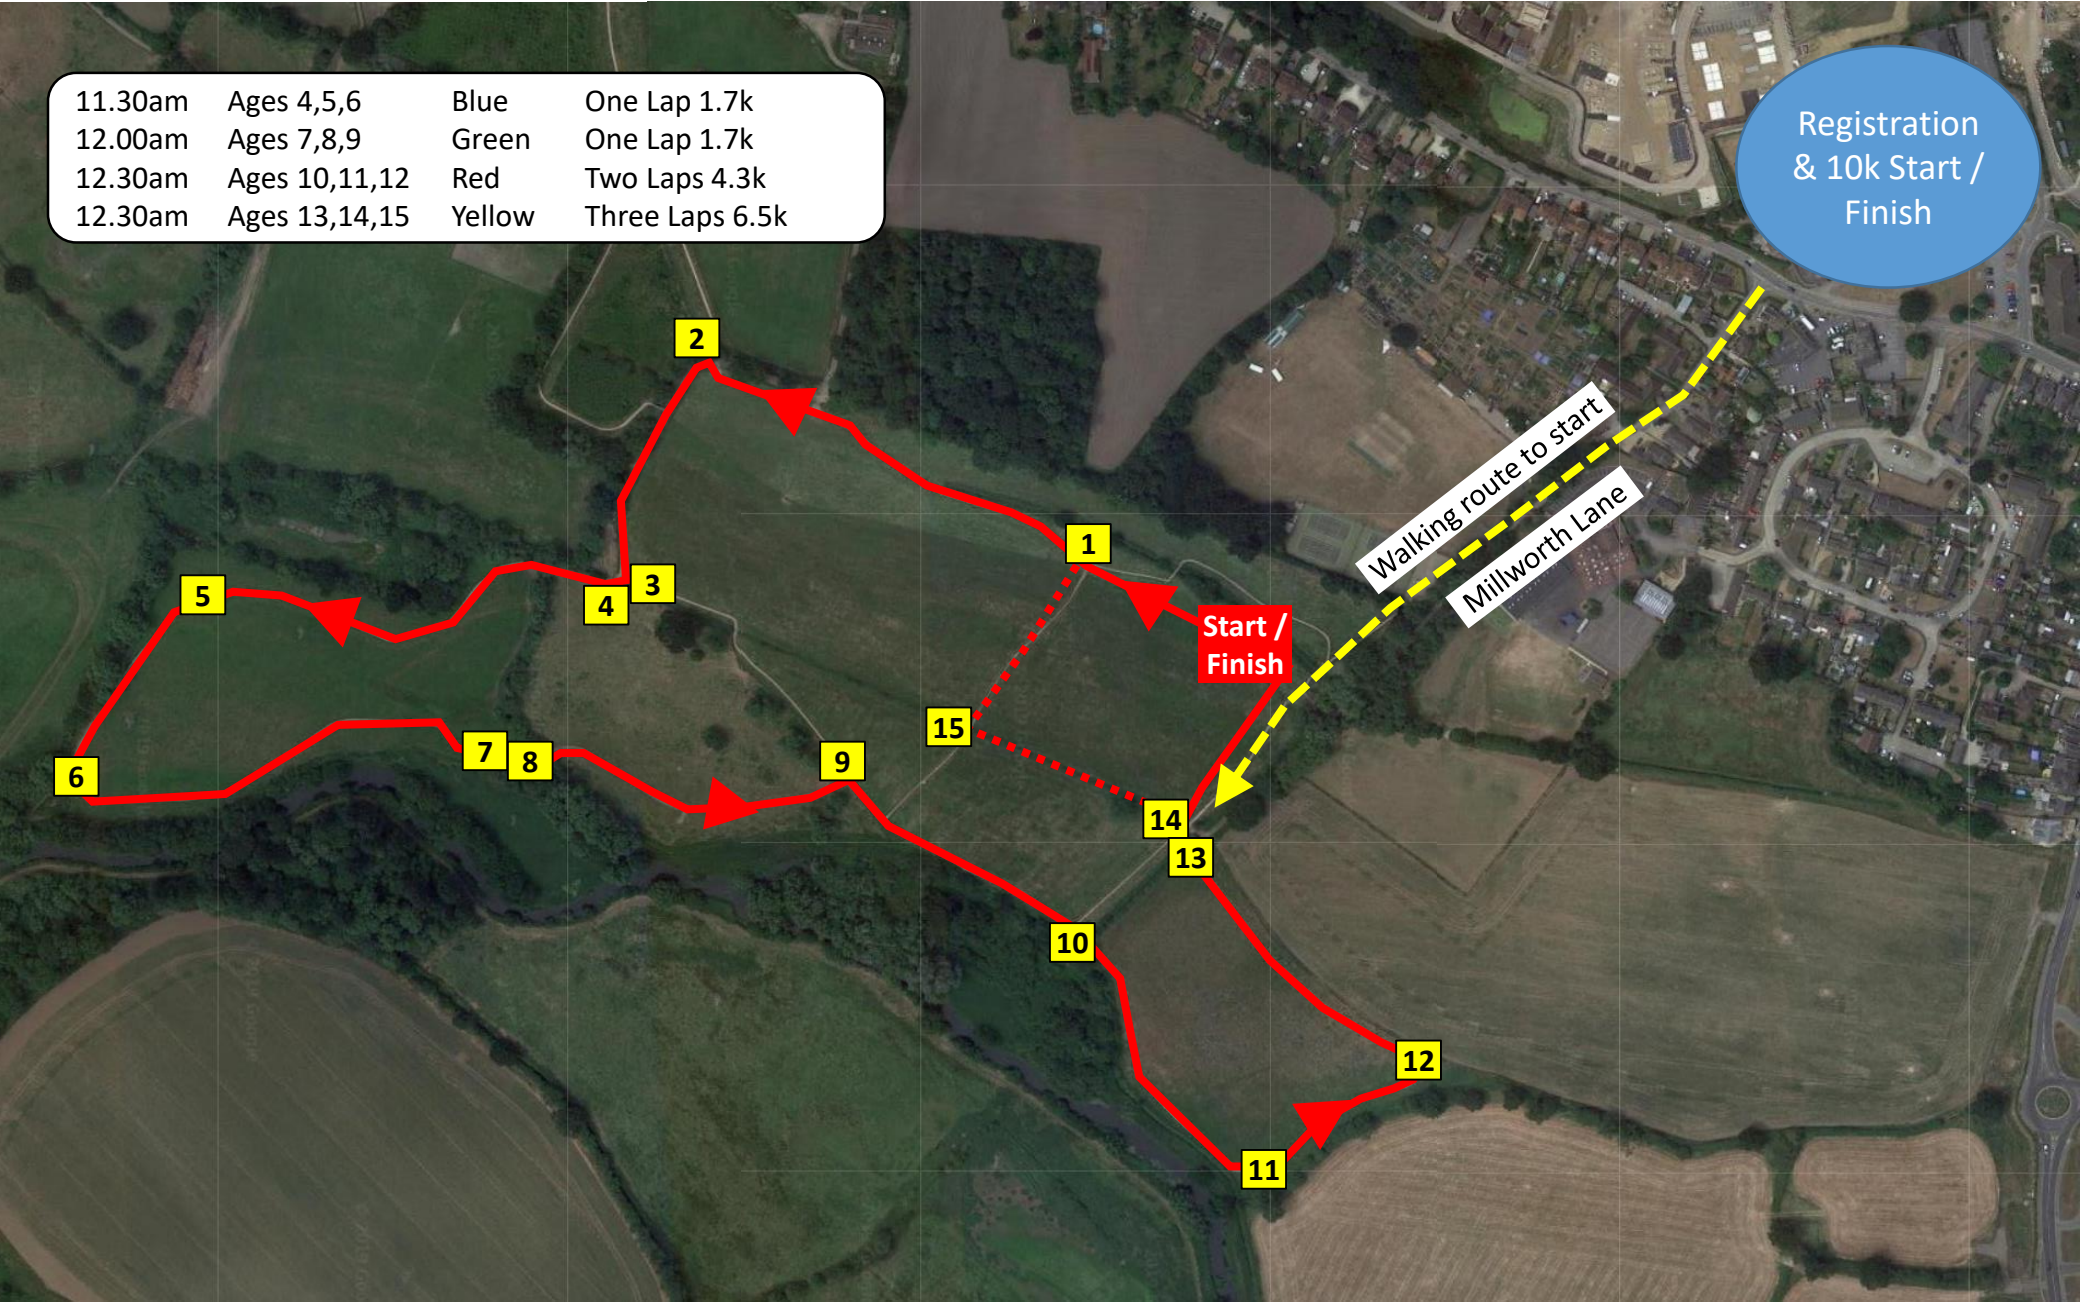

11.30am	Ages 4,5,6	Blue	One Lap 1.7k
12.00am	Ages 7,8,9	Green	One Lap 1.7k
12.30am	Ages 10,11,12	Red	Two Laps 4.3k
12.30am	Ages 13,14,15	Yellow	Three Laps 6.5k

Registration  
& 10k Start /  
Finish

Walking route to start  
Millworth Lane

Start /  
Finish