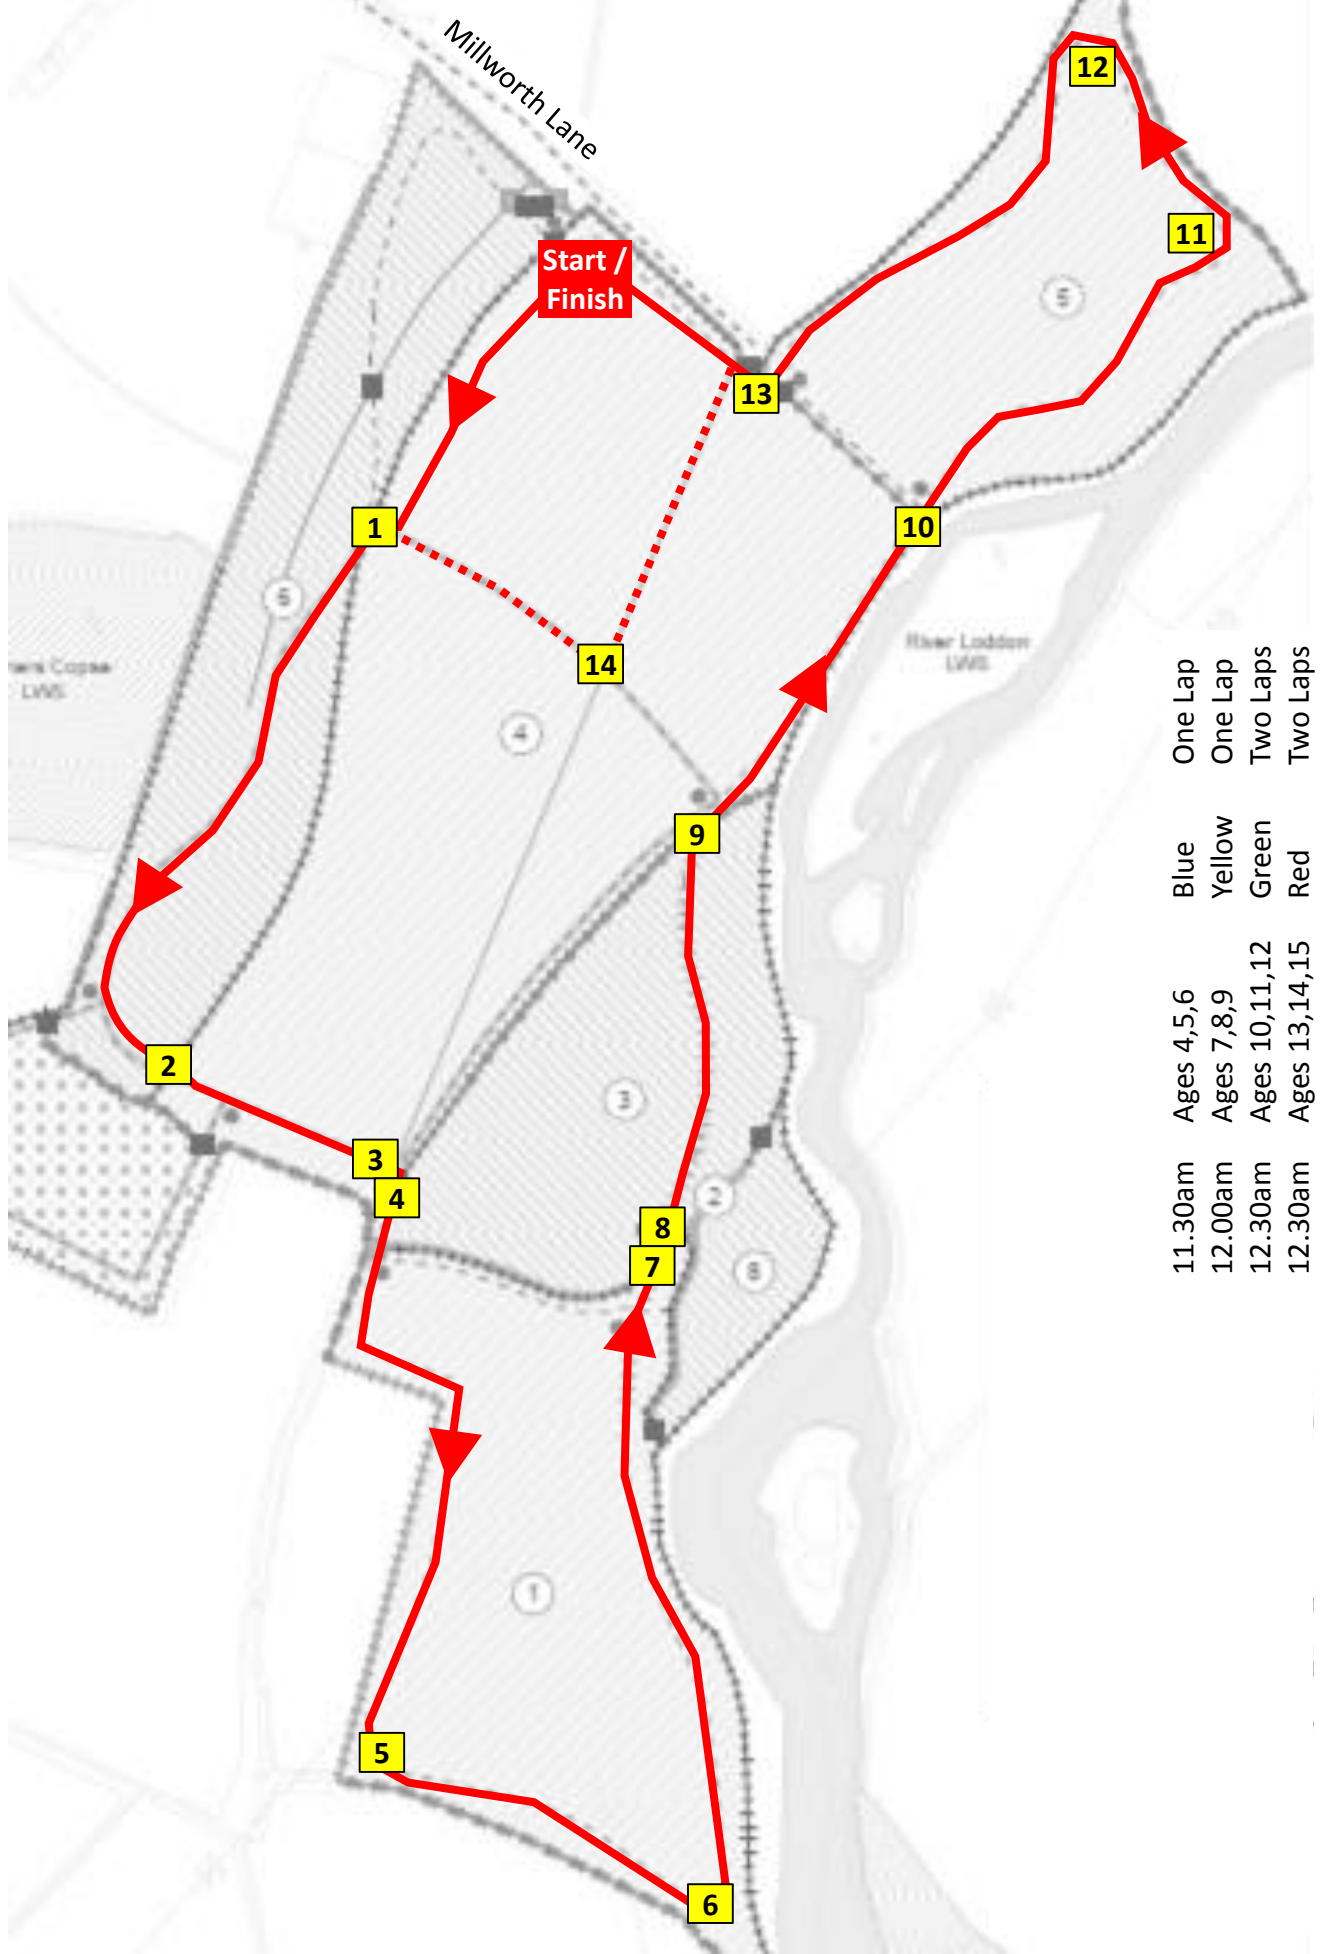

Shinfield Junior Races 2017

11.30am	Ages 4,5,6	Blue	One Lap
12.00am	Ages 7,8,9	Yellow	One Lap
12.30am	Ages 10,11,12	Green	Two Laps
12.30am	Ages 13,14,15	Red	Two Laps