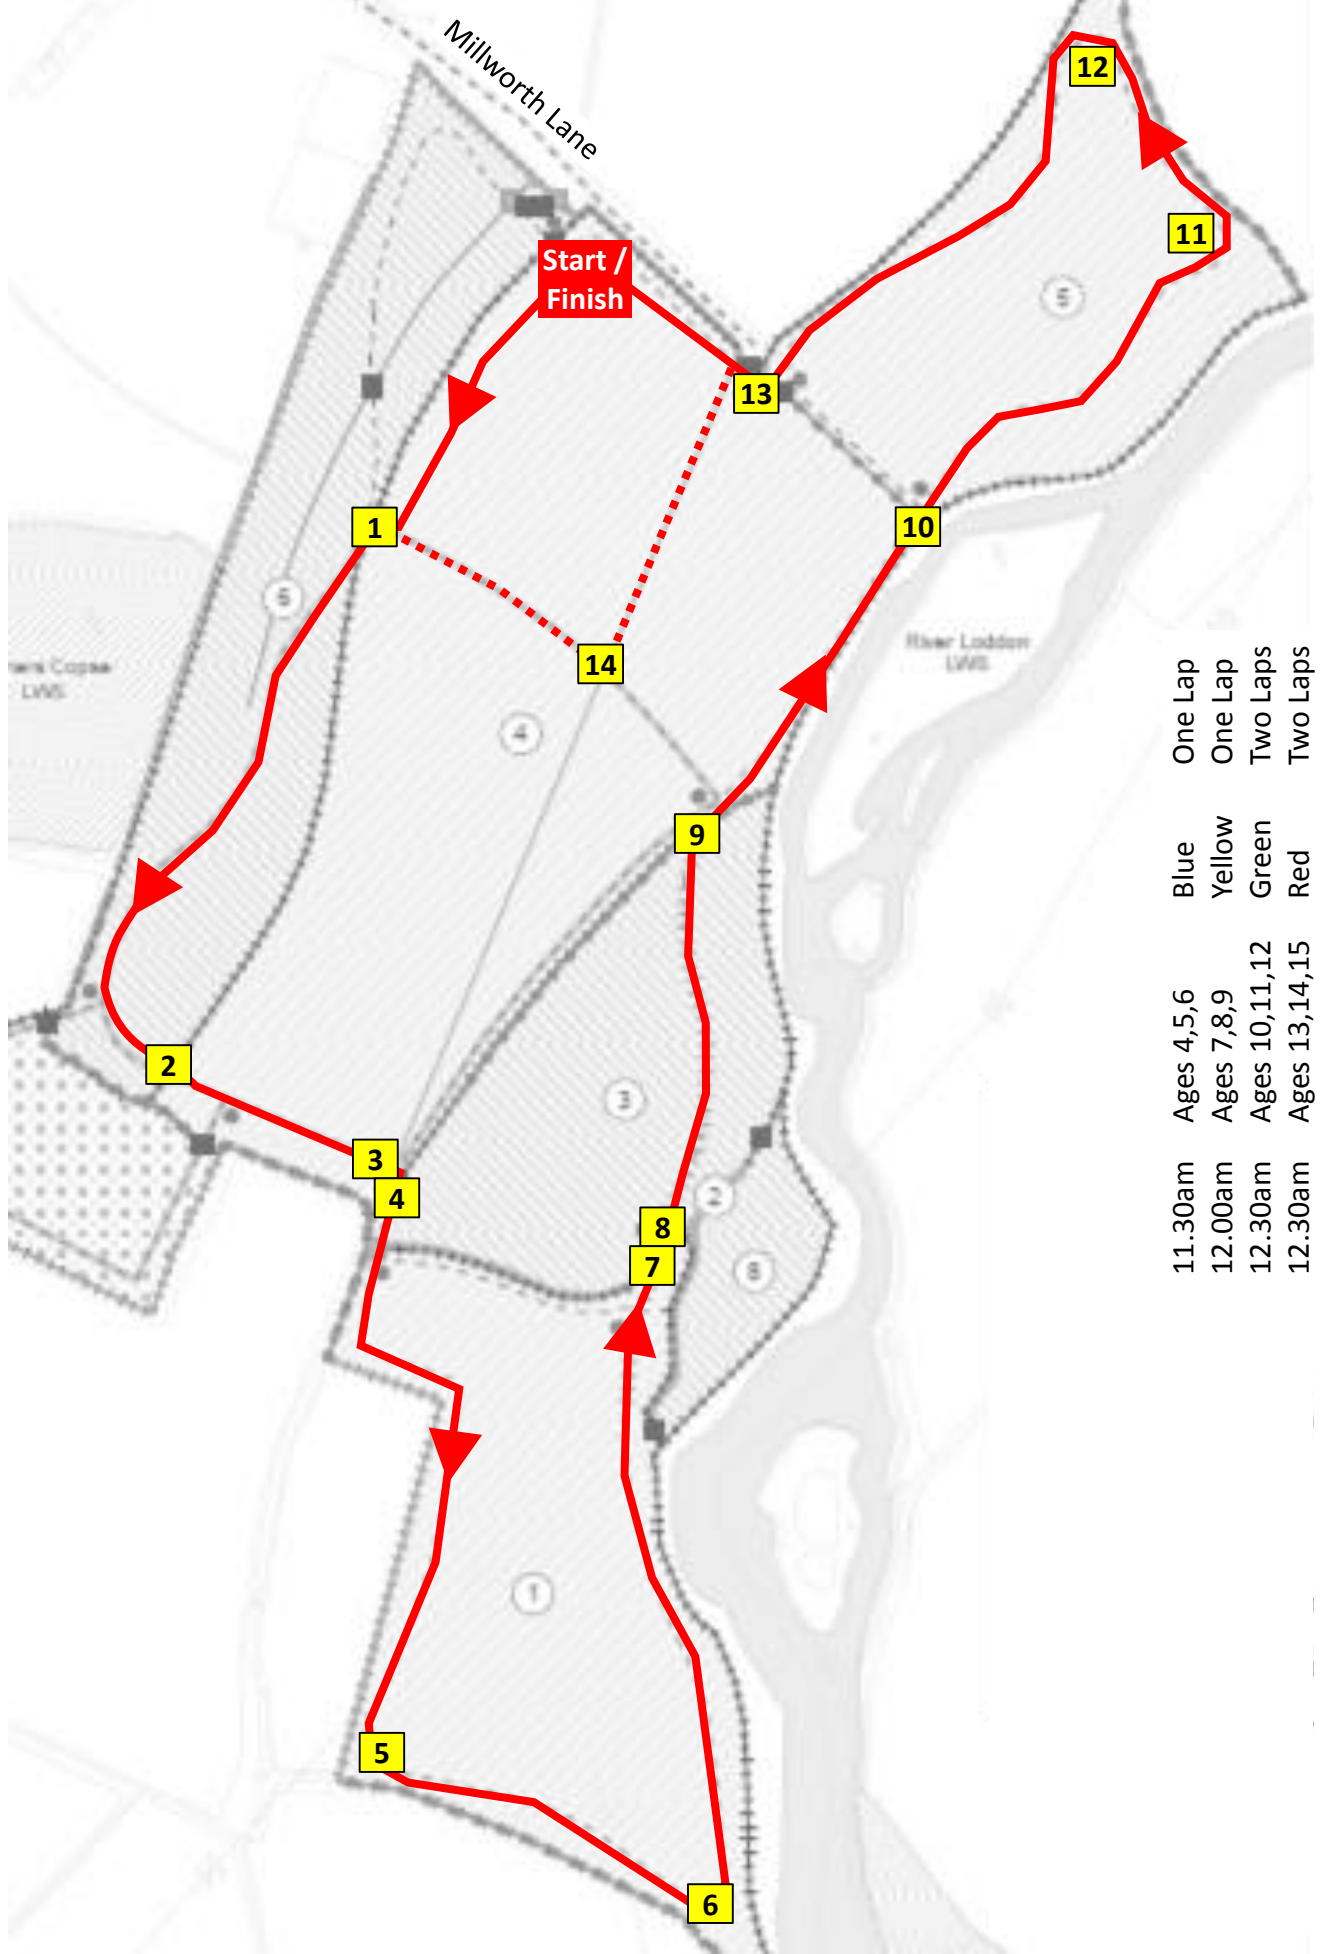

# Shinfield Junior Races 2017

11.30am	Ages 4,5,6	Blue	One Lap
12.00am	Ages 7,8,9	Yellow	One Lap
12.30am	Ages 10,11,12	Green	Two Laps
12.30am	Ages 13,14,15	Red	Two Laps